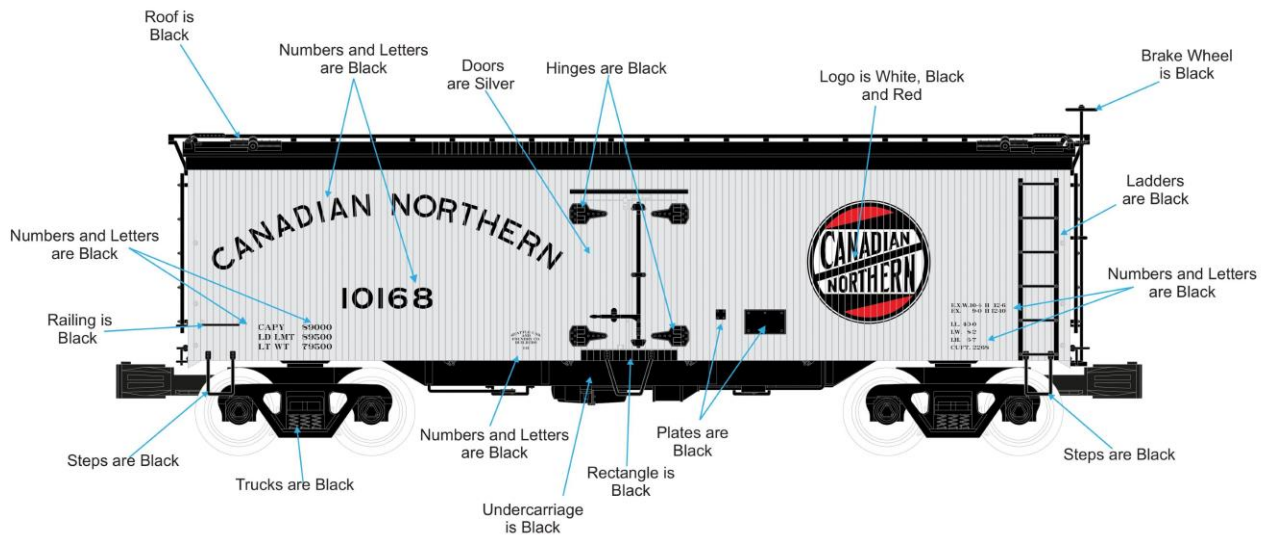

Canadian Northern Railway MTH 36' Woodsided Reefer

The Canadian Toy Train Association is pleased to announce that MTH is manufacturing a Canadian Northern Railway 36' woodsided reefer in their Premier line. This very limited production "O" gauge car comes in two road numbers in 3 rail. Delivery is expected in late 2023.

The Canadian Toy Train Association member cost is $ 85.00 CDN per car including shipping within the lower mainland and Vancouver Island.

Questions: email mlhorne@shaw.ca

If you wish to order, please complete the following order form and mail your payment (payable to "Mark Horne") to:

Canadian Toy Train Association
c/o Mark Horne
16266 – 26th Avenue
Surrey, BC
Canada V3Z 6Z3

Name					
Address					
City		State		ZIP	
Email _____					
Quantity	_____ 36' reefers